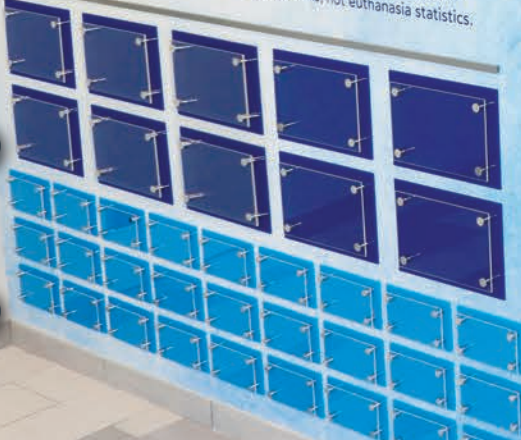

PRIMARY WALL

SECONDARY WALL

TERTIARY WALL

A

More than 1,100,000 animal lives saved to date.

North Shore Animal League America is the world's largest no-kill animal rescue and adoption organization. Our goal is to help create a no-kill future in which all homeless pets are adopted into responsible loving homes — and healthy, adoptable Mut-t-greets become companions, not euthanasia statistics.

B

C