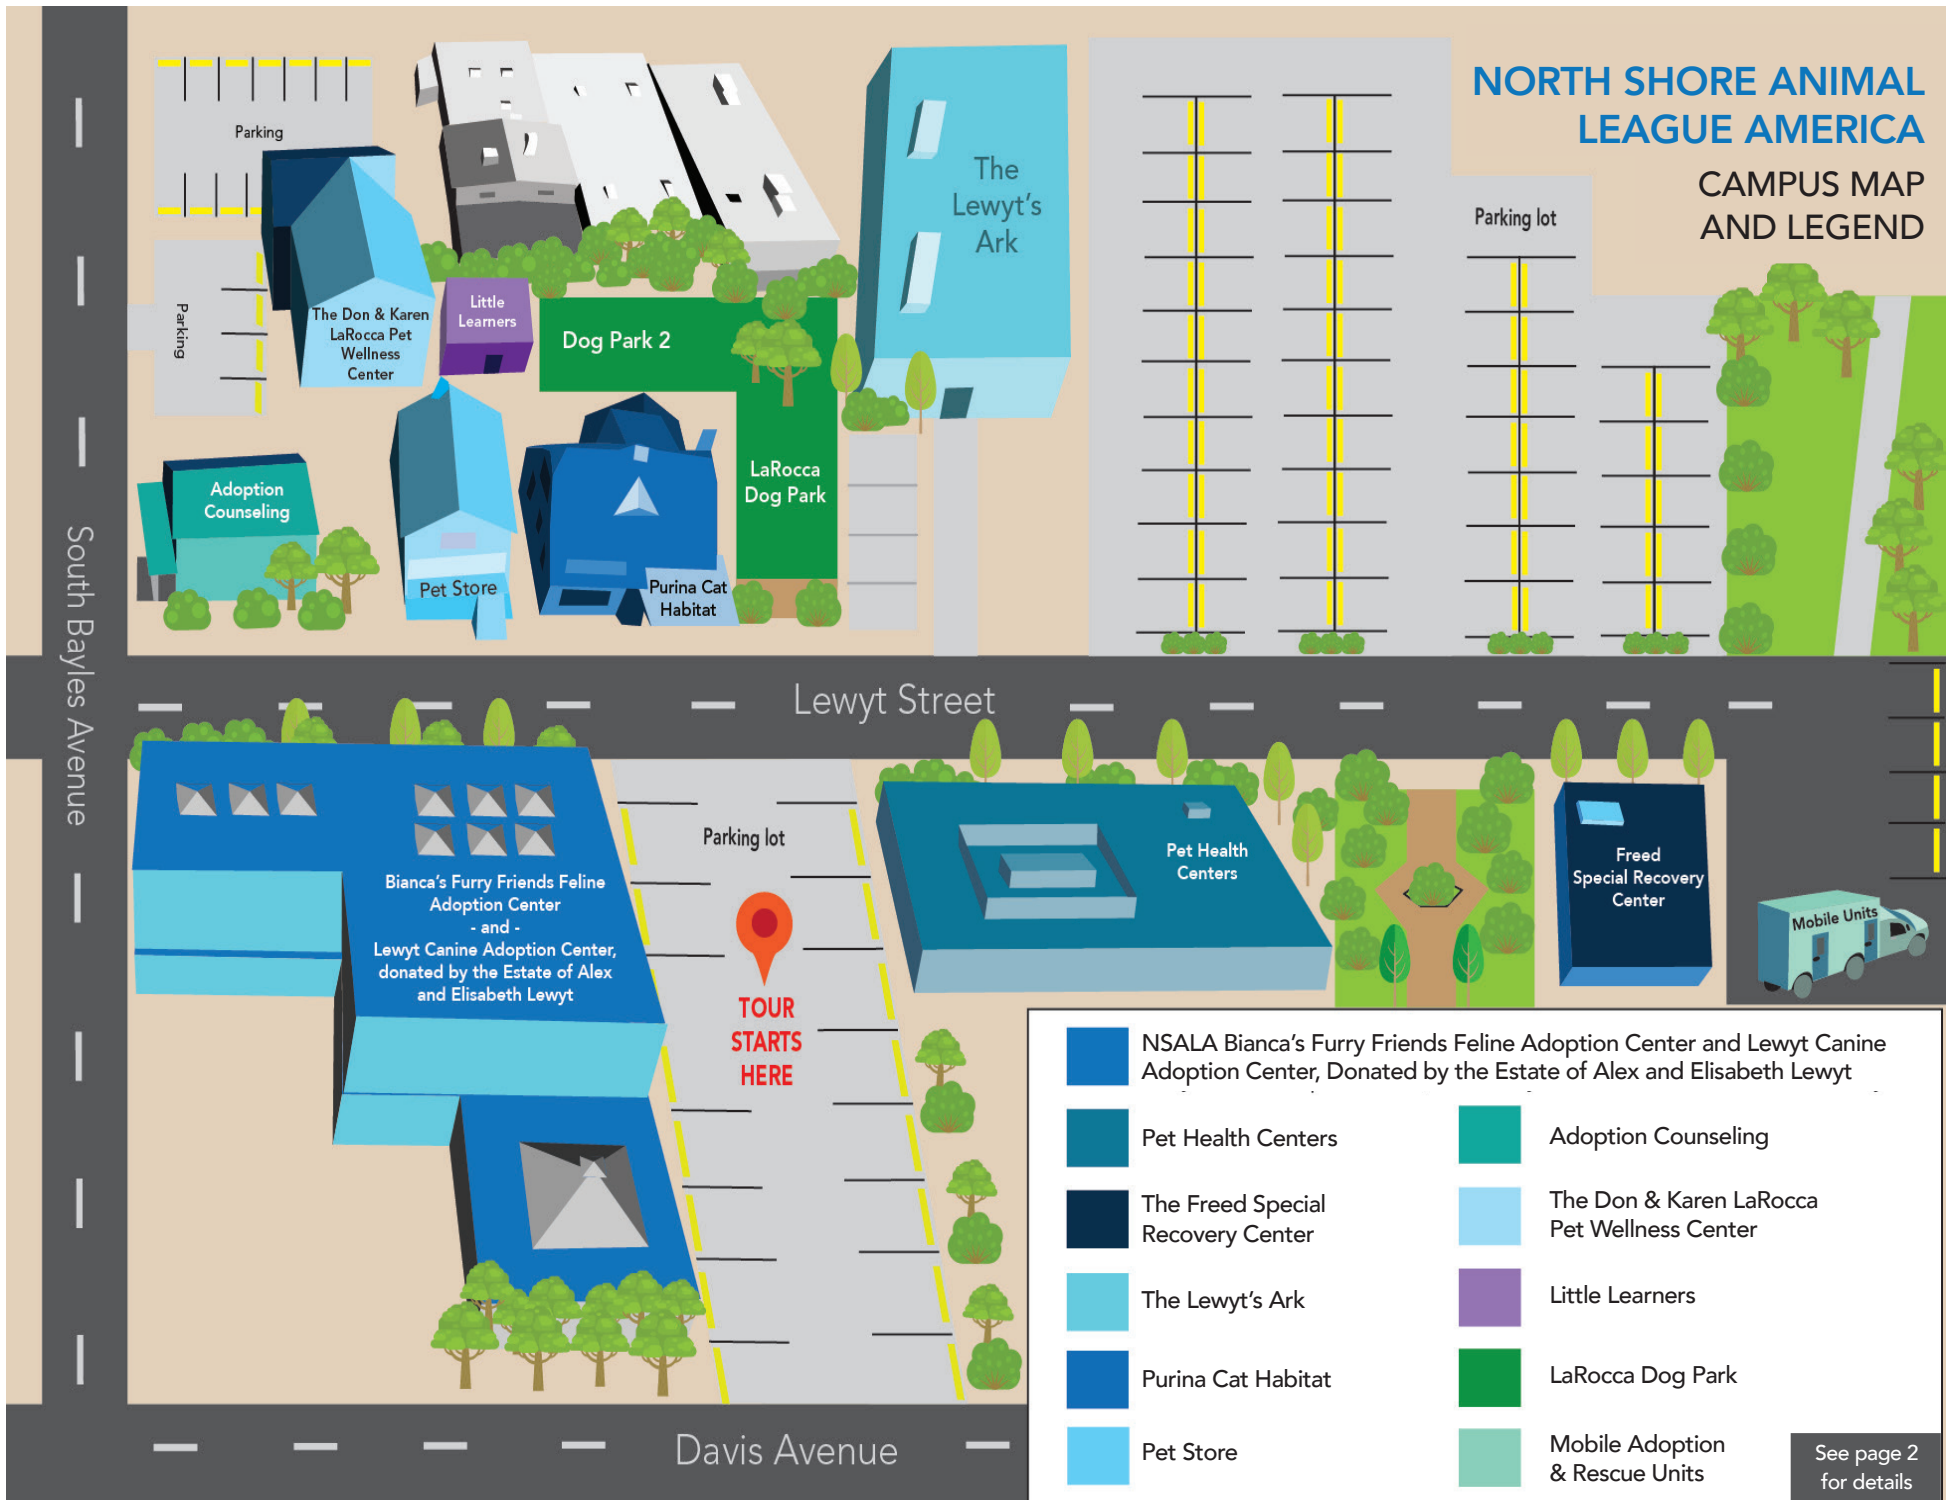

NORTH SHORE ANIMAL LEAGUE AMERICA

CAMPUS MAP AND LEGEND

- | | | | |
|---|---|---|---|
|  | NSALA Bianca's Furry Friends Feline Adoption Center and Lewyt Canine Adoption Center, Donated by the Estate of Alex and Elisabeth Lewyt |  | Adoption Counseling |
|  | Pet Health Centers |  | The Don & Karen LaRocca Pet Wellness Center |
|  | The Freed Special Recovery Center |  | Little Learners |
|  | The Lewyt's Ark |  | LaRocca Dog Park |
|  | Purina Cat Habitat |  | Mobile Adoption & Rescue Units |
|  | Pet Store | | |

See page 2 for details

CAMPUS DETAILS

NSALA Bianca's Furry Friends Feline Adoption Center and Lewyt Canine Adoption Center, Donated by the Estate of Alex and Elisabeth Lewyt

The public can view and get to know the dogs, cats, puppies, and kittens that are available for adoption. All adoptions take place in this building.

Provides quality care and comfortable isolation for animals with contagious diseases.

The Lewyt's Ark

This building houses large rescues that come in. Animals are groomed and medically examined here before going to the Adoption Center.

Little Learners

This building was designed to hold Puppy Kindergarten and Dog Obedience classes run by Animal League America's Pet Behavior Staff.

LaRocca Dog Park

This park is the perfect place for adopters and their families to meet with a potential dog and for staff to conduct meet-and-greets between a family's dog and a dog they wish to adopt.